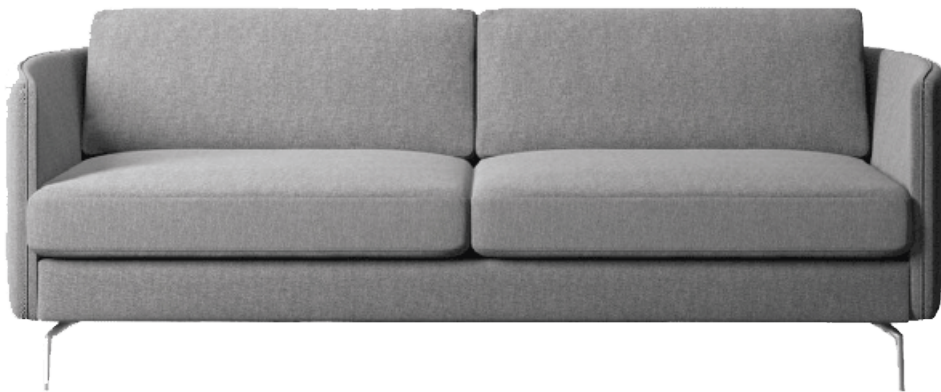

SF-15

• DEPTH 775MM

	SINGLE SEATER	TWO SEATER	THREE SEATER
FABRIC	4	6	7.75
SIZE	2.75	4.50	6.25
PRICE	13,400/-	20,000/-	31,000/-

(FABRIC OF Rs.300/- per meter is considered in the price)

	SINGLE SEATER	TWO SEATER	THREE SEATER
FABRIC	4	6	7.5
SIZE	2.75	4.50	6.25
PRICE	13,400/-	22,000/-	31,000/-

SF-16

• DEPTH 775MM

SOFAS

(FABRIC OF Rs.300/- per meter is considered in the price)

SF-17

• DEEP 725MM

	SINGLE SEATER	TWO SEATER	THREE SEATER
FABRIC	4	5.5	7
SIZE	2.75	4.5	6.25
PRICE	22,000/-	30,000/-	40,000/-

(FABRIC OF Rs.300/- per meter is considered in the price)

	SINGLE SEATER	TWO SEATER	THREE SEATER
FABRIC	4	5.5	6.5
SIZE	2.75	4.5	6.25
PRICE	17,800/-	28,500/-	39,000/-

SF-18

• DEPTH 725MM

SOFAS

(FABRIC OF Rs.300/- per meter is considered in the price)